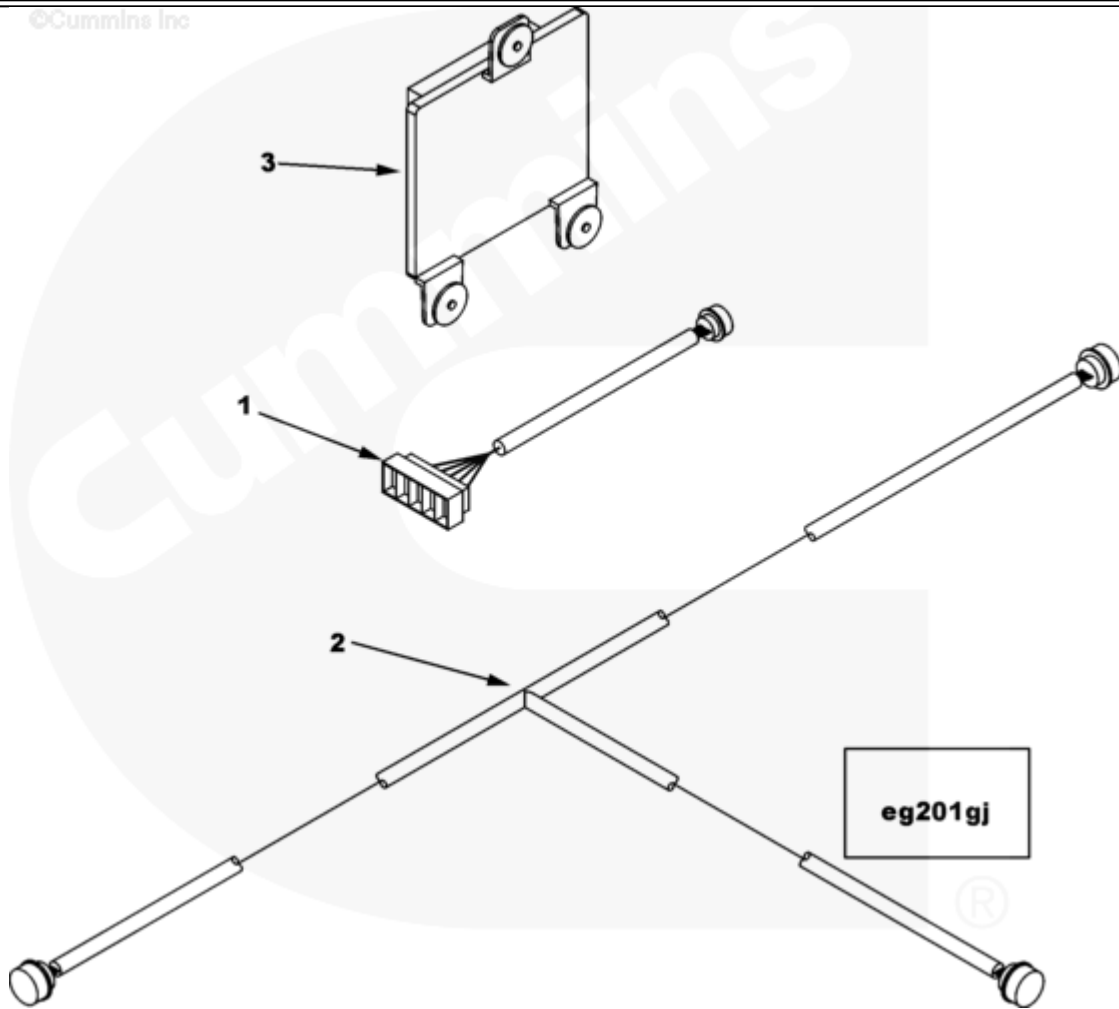

Parts Catalog - Option Detail

Electronic Parts Catalog - Option Detail				
Option	Group	Graphic	Film Card	Date
EG2081	15.08	eg201gj	II	07-APR-04
Engines	ISM CM570, ISM CM570/870, ISM CM875, ISM CM876, ISM CM876 E, ISM11 CM876 M103, ISM11 CM876 SN, M11 CELECT, M11 CELECT PLUS, M11 MECHANICAL, QSM11 CM570, QSM11 CM876			

©Cummins Inc

[SMALL](#) | [MEDIUM](#) | [LARGE](#)

Cart	Ref No	Part Number	Part Description	Required	Remarks
View My Cart					
		EG2081	Switch Panel		
					Switch Panel
					Engine Family: M11 Series
					Wiring Harness Included: Yes

					Intended Controls Station:
					Main
					Supplied: In Kit
					Switch Panel Includes:
					Station Select, Sync, Cruise
					1 and 2, Slow Idle and RPM
					+/-.
<input type="checkbox"/>	1	3969781	Control Panel	1	
<input type="checkbox"/>	2	3971038	Wiring Harness	1	
<input type="checkbox"/>	3	3971064	Electronic Interface Module	1	